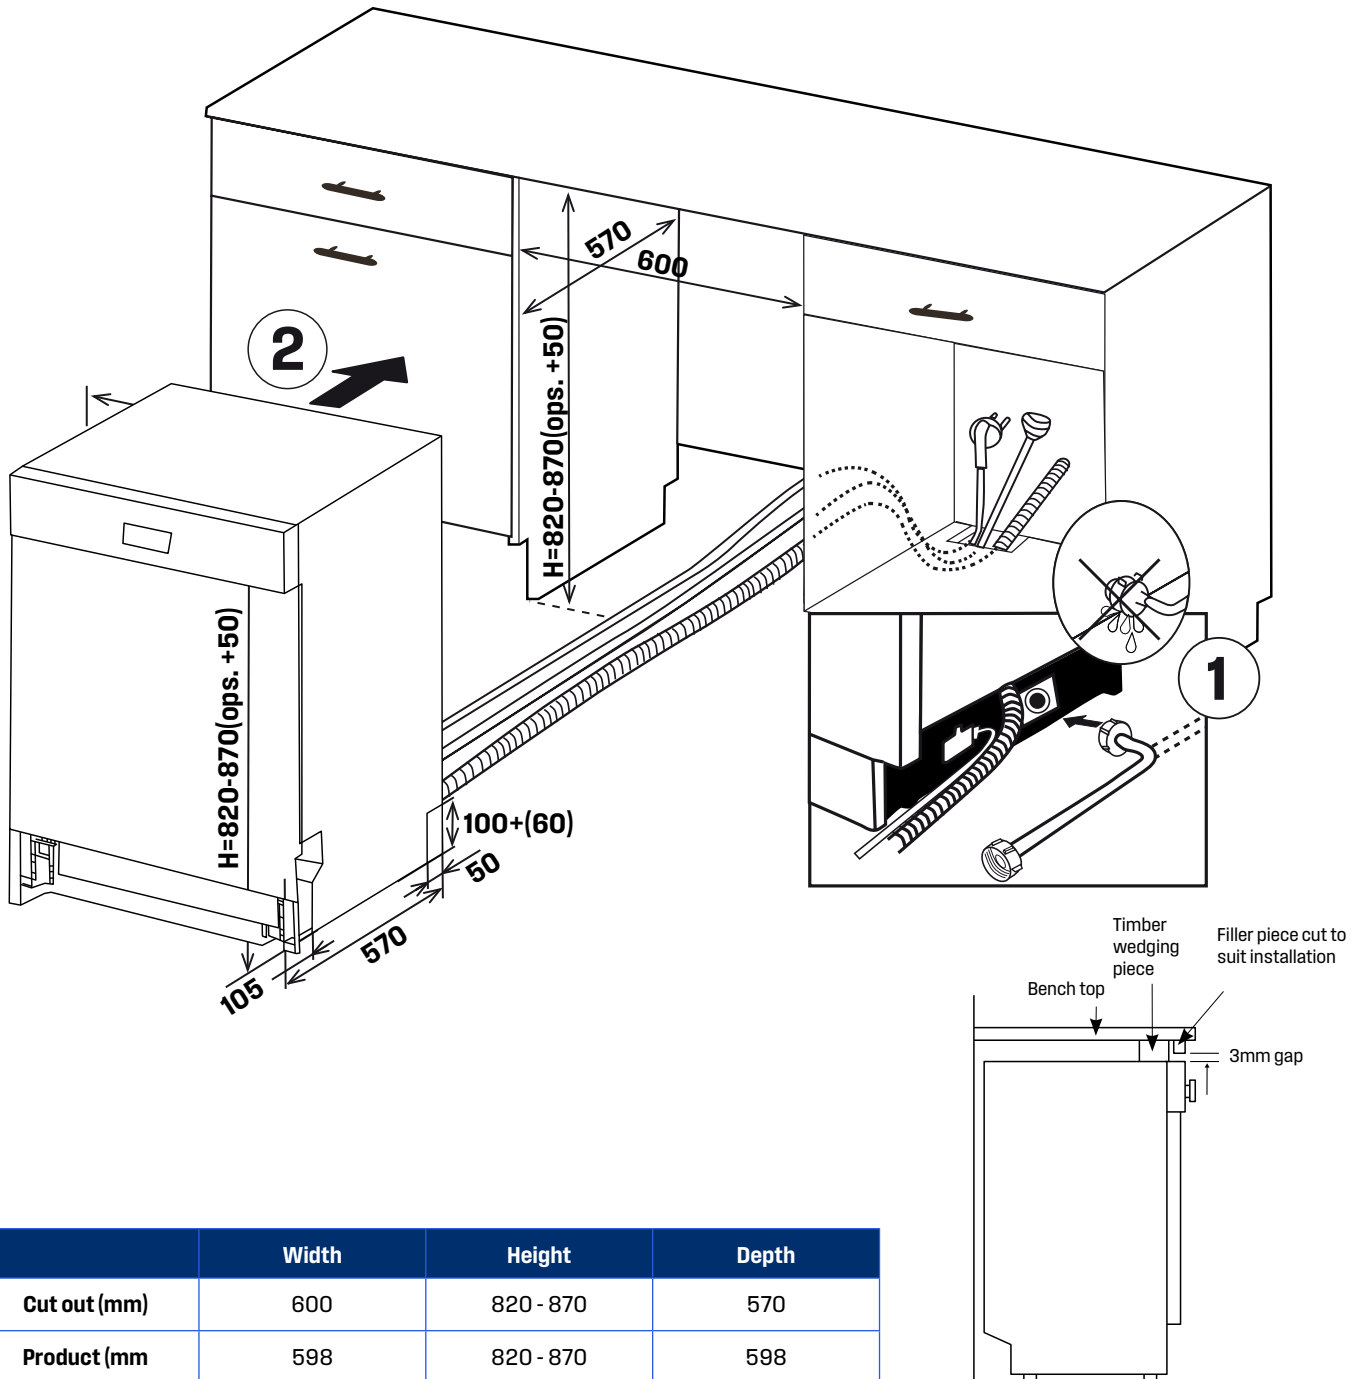

Built Under Dishwasher

WSU6608XB / WSU6608KXB

	Width	Height	Depth
Cut out (mm)	600	820 - 870	570
Product (mm)	598	820 - 870	598

IMPORTANT

These dimensions are a guide only. All measurements are in millimetres (mm).
For complete installation instructions, refer to the manual provided with product.