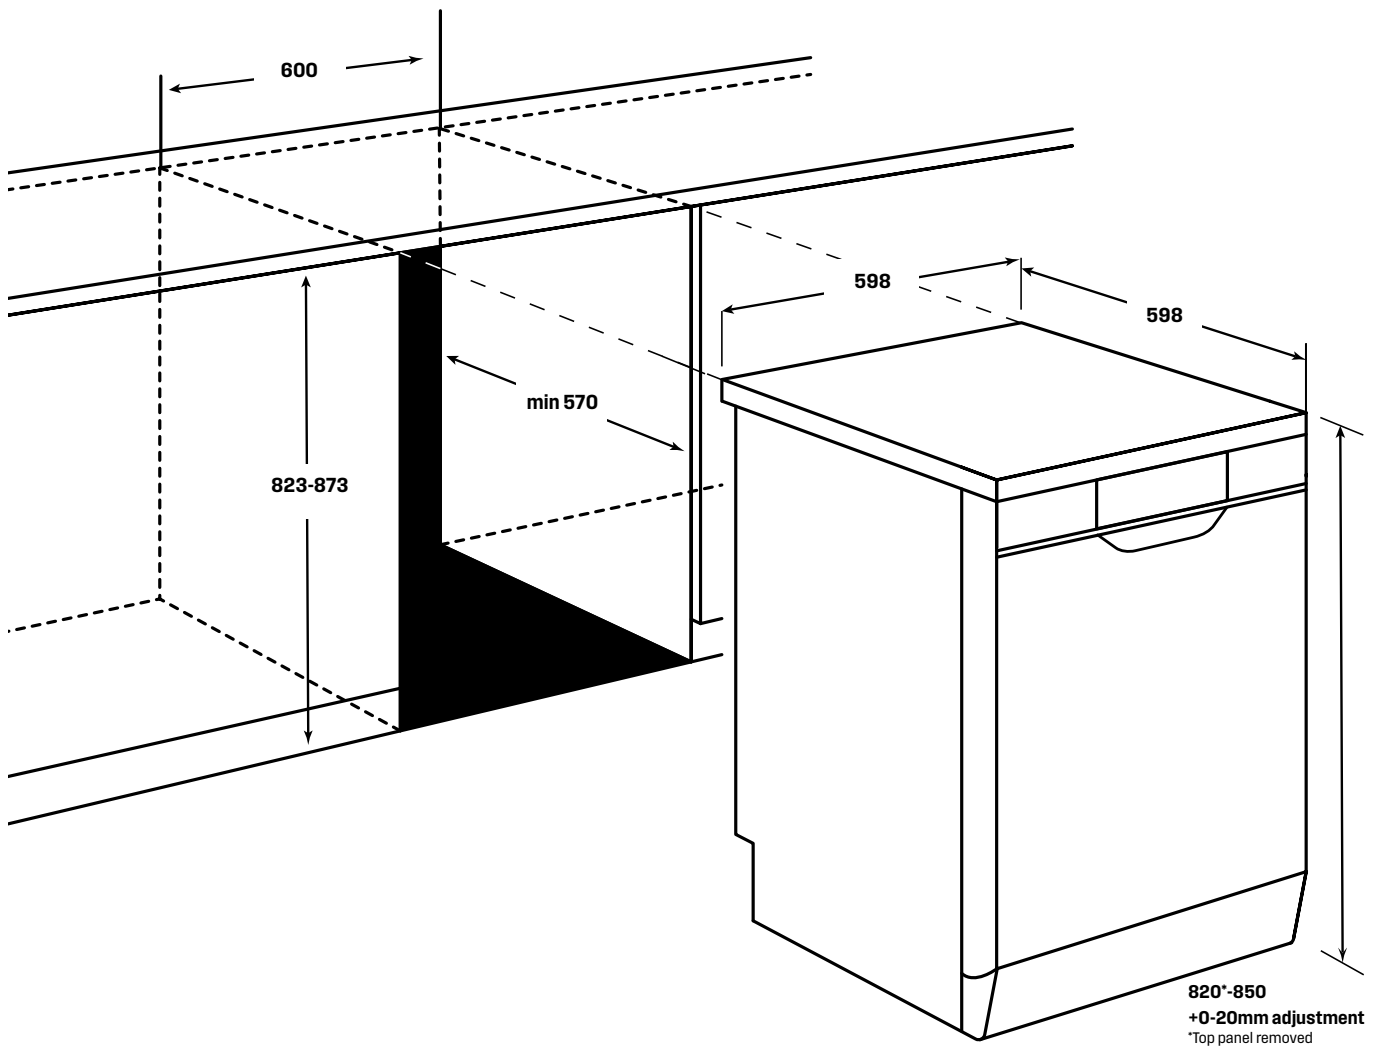

Freestanding Dishwasher

WSF6602WB / WSF6602XB

WSF6604WB / WSF6604XB

WSF6606XB / WSF6606KXB

WSF6608XB / WSF6608KXB

Product WxHxD (mm)

598 x 820-850 x 598

IMPORTANT

These dimensions are a guide only. All measurements are in millimetres (mm).
For complete installation instructions, refer to the manual provided with product.