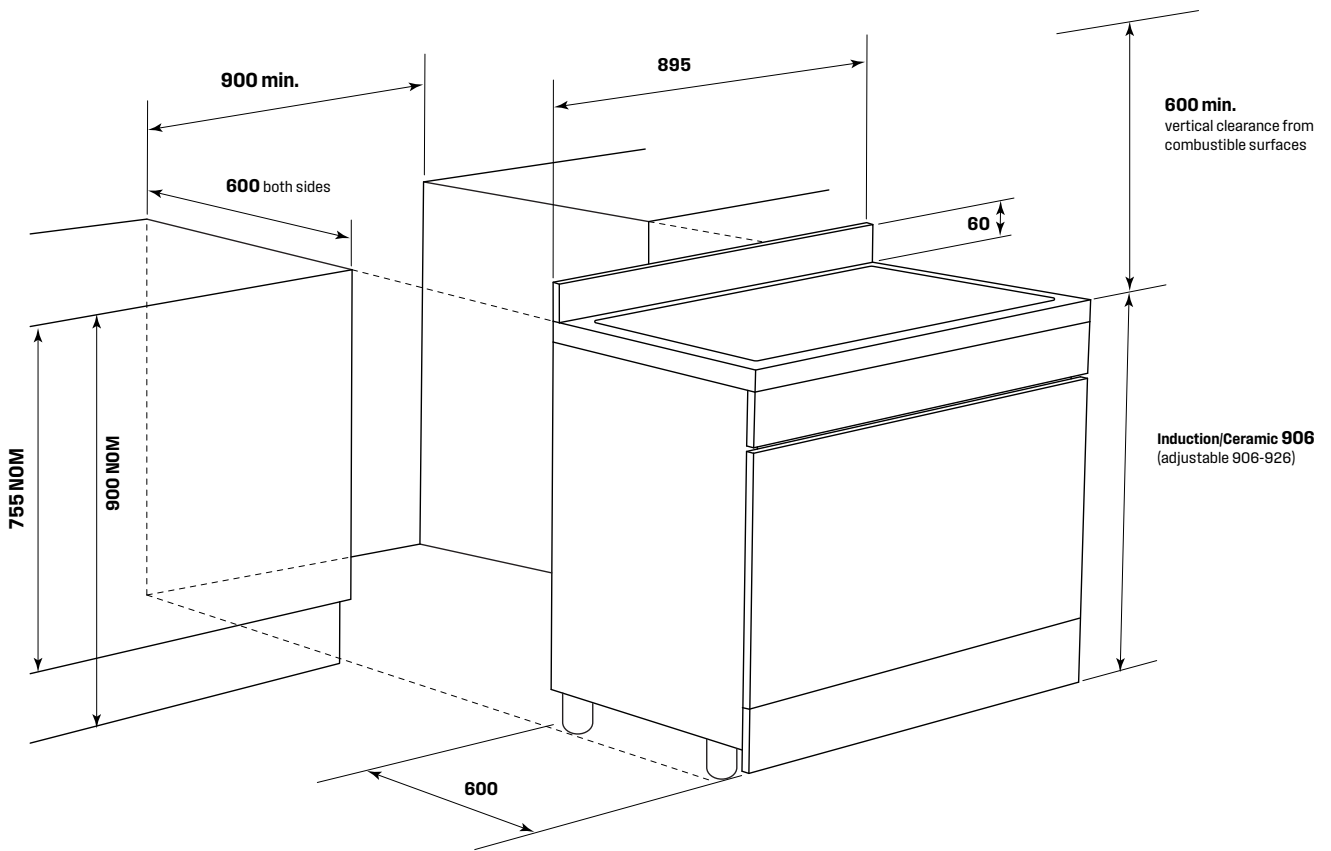

90cm freestanding cooker

WFE9546SD,
WFEP9757DD

Product WxHxD (mm)

895 x 906-926 x 600

IMPORTANT

These dimensions are a guide only. All measurements are in millimetres (mm).
For complete installation instructions, refer to the manual provided with product.