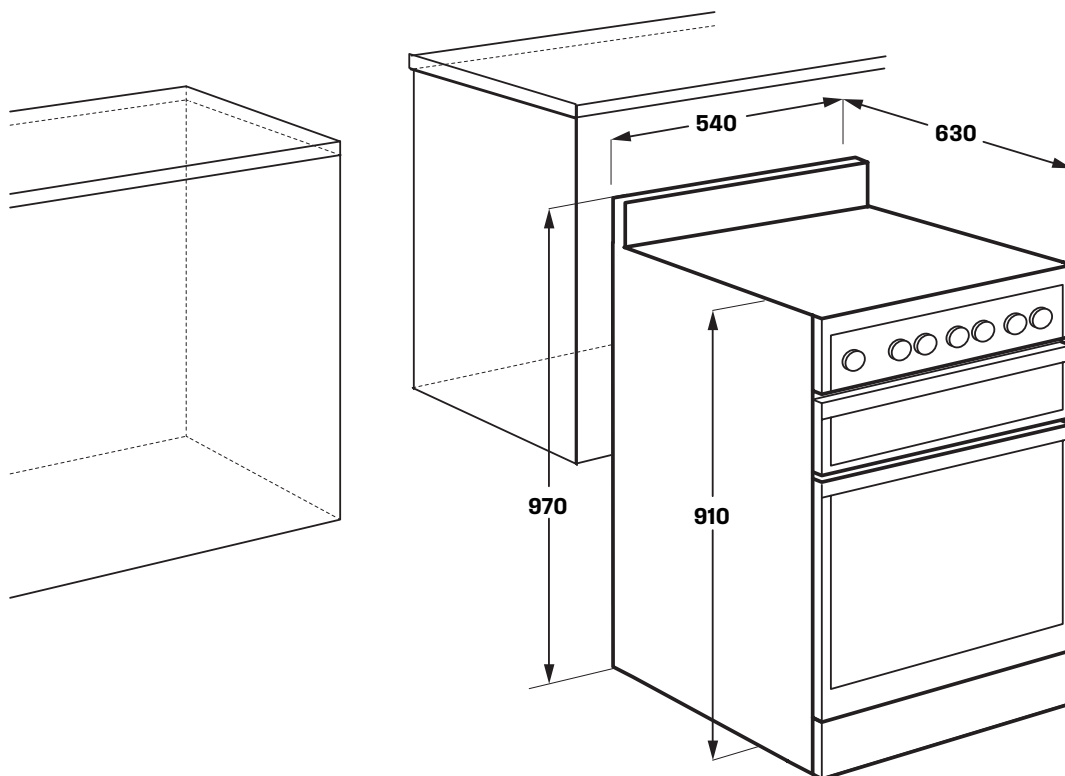

## 54cm Front Control Freestanding Cooker, Separate Grill

WFE542SCB

Model	WFE542SCB
Total height (mm)	970
Total width (mm)	540
Total depth (mm)	630
Height to hob (mm)	910

### IMPORTANT

These dimensions are a guide only. All measurements are in millimetres (mm).  
For complete installation instructions, refer to the manual provided with product.