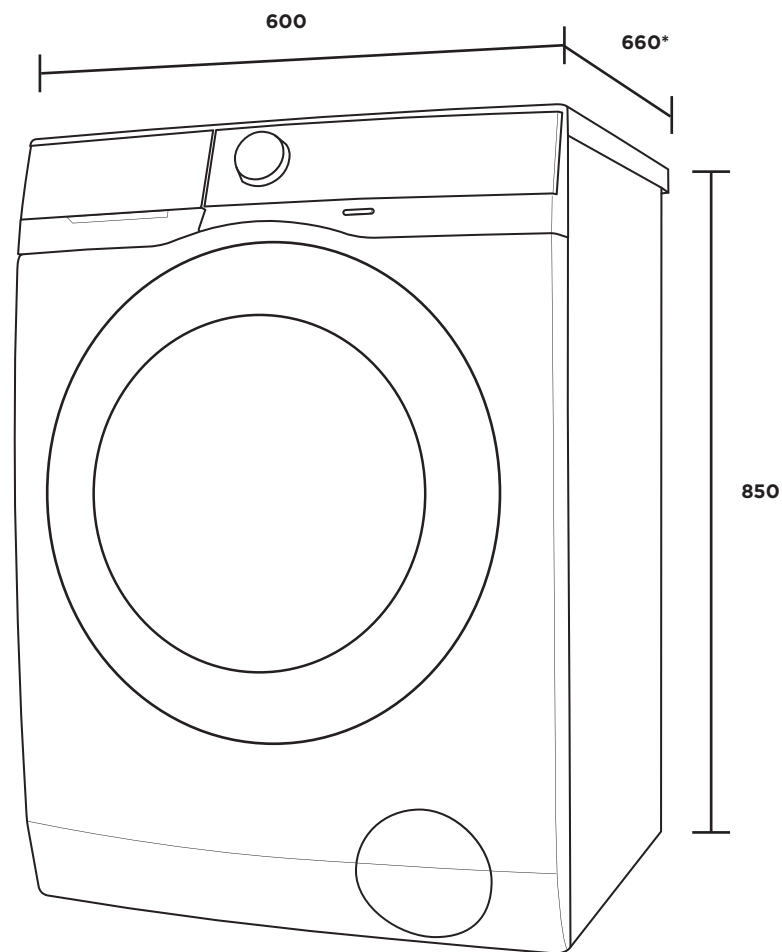

Front Load Washers

WWF8024M5WA
WWF9024M5WA/SA
WWF1044M7WA/SA
WWW9024M5WA/SA

***Add 20mm for the hose protrusion at the back**

IMPORTANT

These dimensions are a guide only. All measurements are in millimetres (mm).
For complete installation instructions, refer to the manual provided with product.