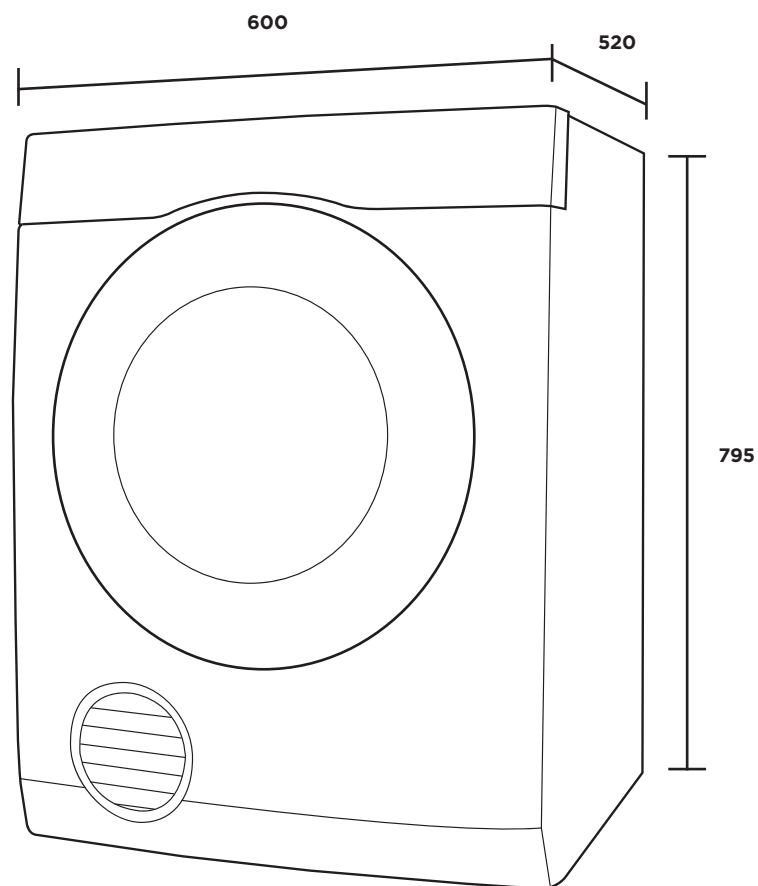

## Vented Dryer

WDV457H3WB

### IMPORTANT

These dimensions are a guide only. All measurements are in millimetres (mm).  
For complete installation instructions, refer to the manual provided with product.

© 2022 Electrolux Home Products Pty Ltd. ABN 51 004 762 341. W\_DIM\_VD4\_Jan22