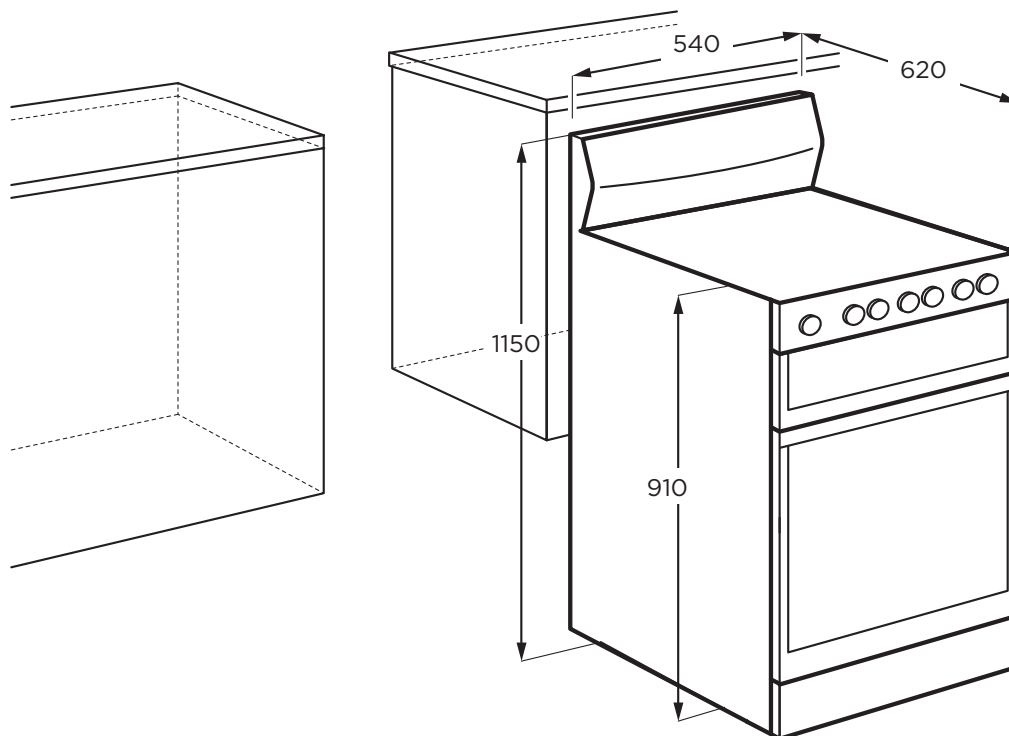

54cm Front Control Freestanding Cooker, Separate Grill

WLG510WC, WLG510WCA, WLG512WC

Height to hob x width x depth (mm)	910 x 540 x 620
Total Height (mm)	1150

IMPORTANT

These dimensions are a guide only. All measurements are in millimetres (mm). For complete installation instructions, refer to the manual provided with product.