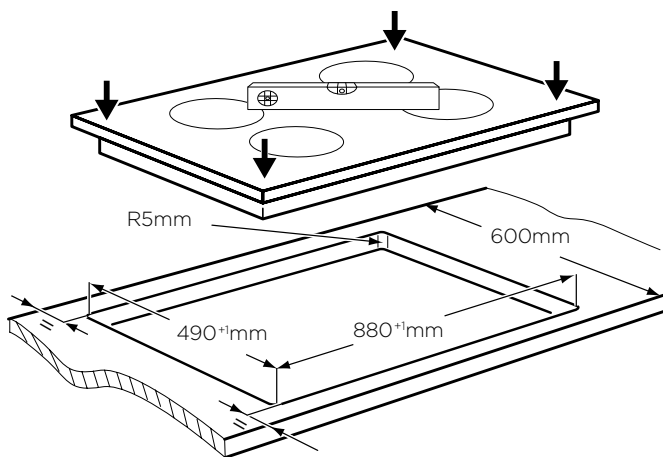

90cm induction cooktops

WHI943BC, WHI945BC

Product (below bench) WxDxH (mm)

900 x 515 x 46

Cut-out WxD (mm)

880 x 490

IMPORTANT

These dimensions are a guide only. All measurements are in millimetres (mm). For complete installation instructions, refer to the manual provided with product.