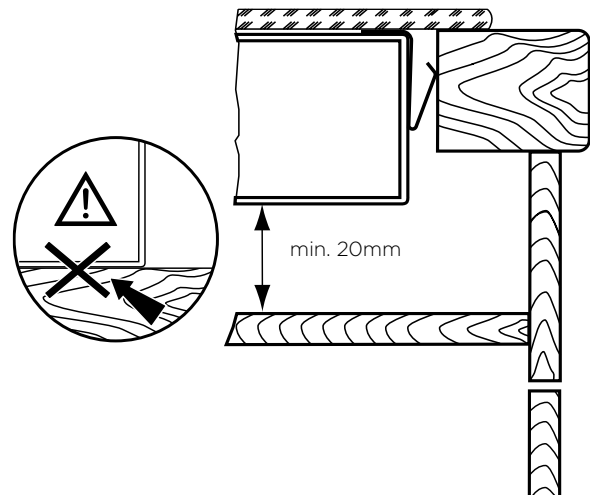

90cm induction cooktops

WHI943BC, WHI945BC

Product (below bench) WxDxH (mm)

900 x 515 x 46

Cut-out WxD (mm)

880 x 490

IMPORTANT

These dimensions are a guide only. All measurements are in millimetres (mm). For complete installation instructions, refer to the manual provided with product.