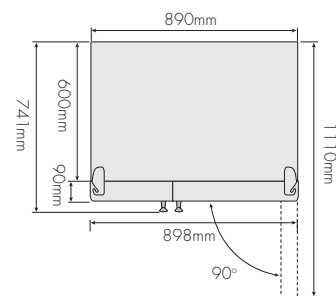

MODELS: WSE6070SB, WSE6070PB, WSE6070WB, WSE6100SA, WSE6100PA, WSE6100WA

Recommended airspaces:

**Please note:**  
Doors are designed to sit proud of cabinetry (not flush).