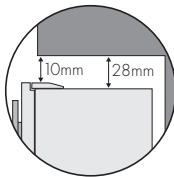

MODELS: WSE6070SB, WSE6070PB, WSE6070WB, WSE6100SA, WSE6100PA, WSE6100WA

Recommended airspaces:

**Please note:**  
Doors are designed to sit proud of cabinetry (not flush).