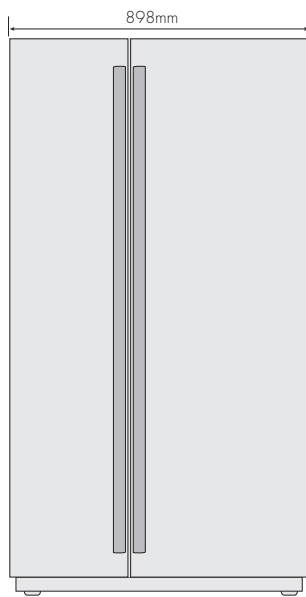

MODELS: WSE6070SB, WSE6070PB, WSE6070WB, WSE6100SA, WSE6100PA, WSE6100WA

Recommended airspaces:

**Please note:**  
Doors are designed to sit proud of cabinetry (not flush).