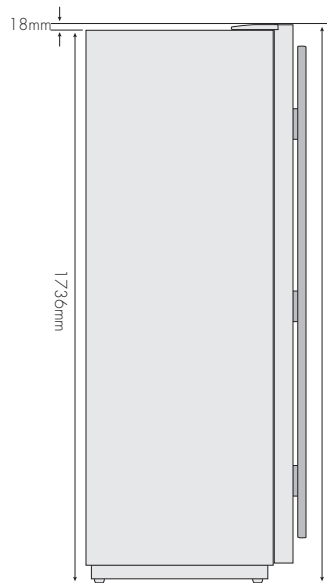

MODELS: WSE6070SB, WSE6070PB, WSE6070WB, WSE6100SA, WSE6100PA, WSE6100WA

Recommended airspaces:

**Please note:**  
Doors are designed to sit proud of cabinetry (not flush).