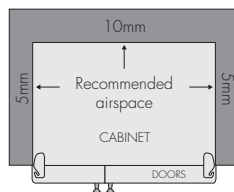

MODELS: WSE6070SB, WSE6070PB, WSE6070WB, WSE6100SA, WSE6100PA, WSE6100WA

Recommended airspaces:

**Please note:**  
Doors are designed to sit proud of cabinetry (not flush).